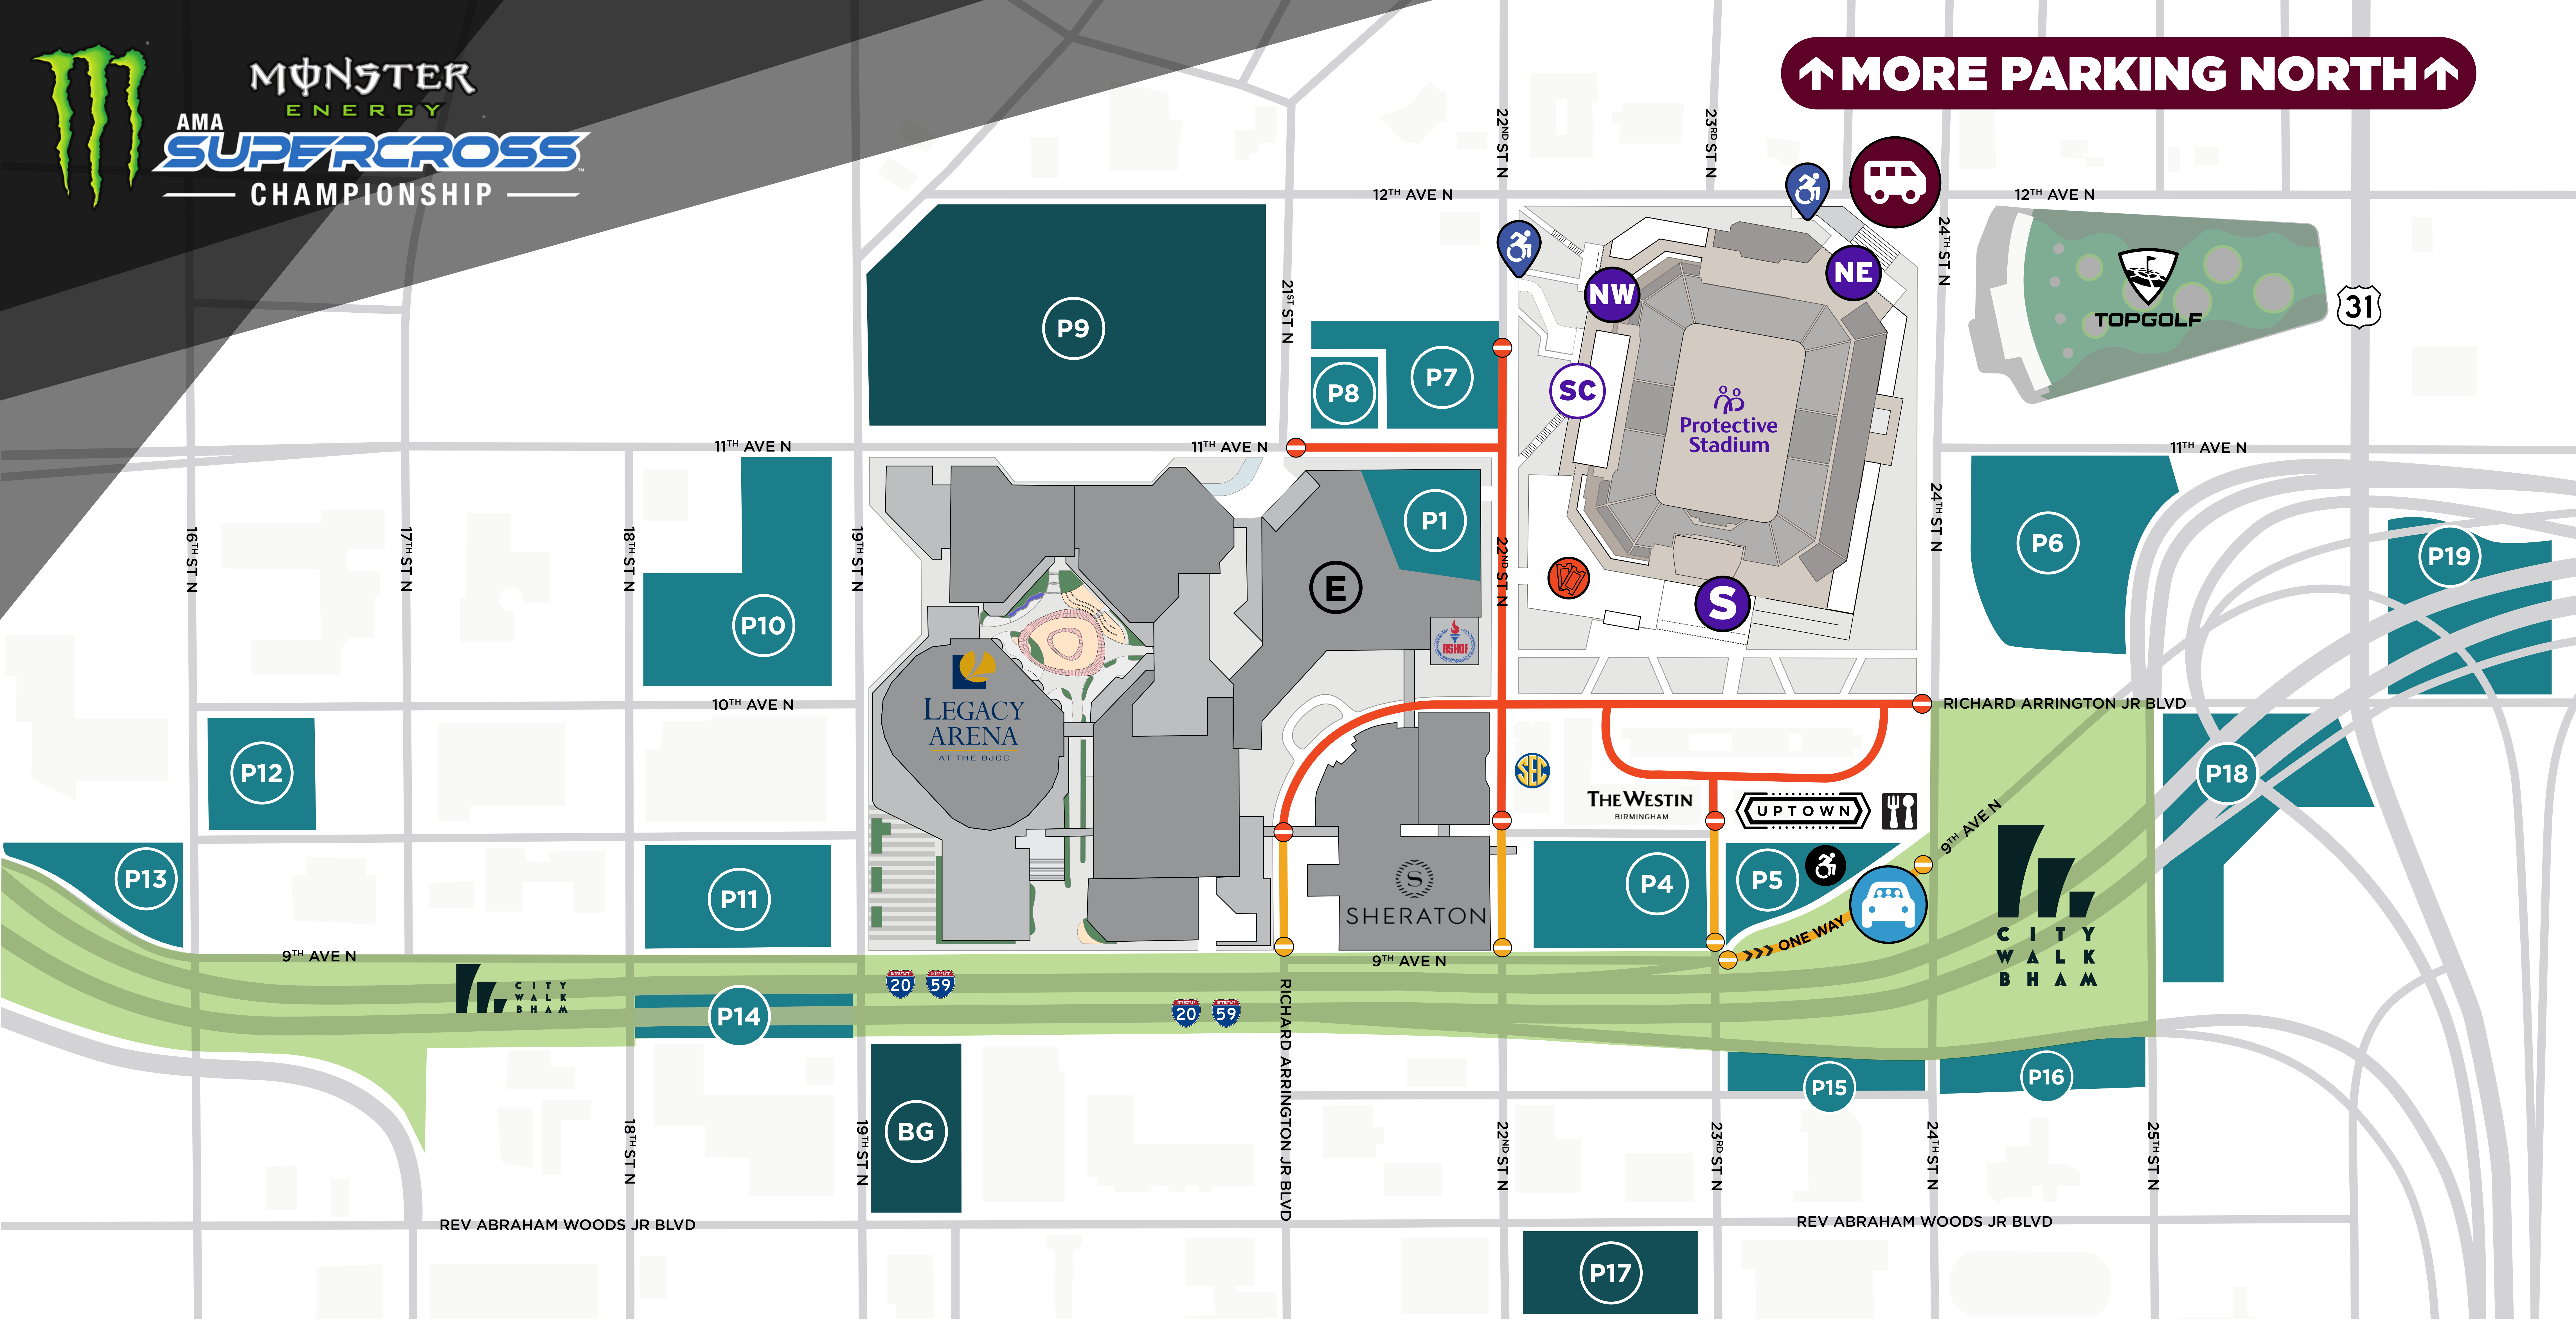

**↑ MORE PARKING NORTH ↑**

- |  |   |   |
|--|---|---|
| <b>P1</b> 1081 22 <sup>ND</sup> ST N<br>256 SPACES           | <b>P9</b> 2000 11 <sup>TH</sup> AVE N <sup>+</sup><br>1800 SPACES | <b>BG</b> 801 19 <sup>TH</sup> ST N <sup>+</sup><br>1400 SPACES |
| <b>P4</b> 920 22 <sup>ND</sup> ST N<br>1113 SPACES           | <b>P10</b> 1830 10 <sup>TH</sup> AVE N<br>374 SPACES              | <b>P15</b> 862 24 <sup>TH</sup> ST N<br>51 SPACES               |
| <b>P5</b> 913 23 <sup>RD</sup> ST N<br>97 SPACES<br>ADA ONLY | <b>P11</b> 910 18 <sup>TH</sup> ST N<br>188 SPACES                | <b>P16</b> 862 24 <sup>TH</sup> ST N<br>41 SPACES               |
| <b>P6</b> 2416 11 <sup>TH</sup> AVE N<br>413 SPACES          | <b>P12</b> 1610 10 <sup>TH</sup> AVE N<br>125 SPACES              | <b>P17</b> 755 23 <sup>RD</sup> ST N <sup>+</sup><br>450 SPACES |
| <b>P7</b> 1120 22 <sup>ND</sup> ST N<br>145 SPACES           | <b>P13</b> 904 16 <sup>TH</sup> ST N<br>45 SPACES                 | <b>P18</b> 994 25 <sup>TH</sup> ST N<br>125 SPACES              |
| <b>P8</b> 2144 11 <sup>TH</sup> AVE N<br>20 SPACES           | <b>P14</b> 850 19 <sup>TH</sup> ST N<br>34 SPACES                 | <b>P19</b> 2607 11 <sup>TH</sup> AVE N<br>175 SPACES            |

- NO ROAD ACCESS**
- ROAD CLOSED**
- RIDESHARE, HOTEL & PREPAID P4/P5 ONLY**
- SHOW RIDESHARE APP, HOTEL BOOKING OR PARKING PASS TO ENTER**
- RIDESHARE PICK UP & DROP OFF**  
9<sup>TH</sup> AVE N BETWEEN 23<sup>RD</sup> AND 24<sup>TH</sup> ST N; ENTER ON 23<sup>RD</sup> ST N

- NORTH SHUTTLE BUS STADIUM STOP**  
12<sup>TH</sup> AVE N (BETWEEN 24<sup>TH</sup> AND 25<sup>TH</sup> ST N)
- NORTH SHUTTLE BUS PARKING LOT STOP**
- ADA PICK UP & DROP OFF**
- ADA PARKING ONLY**
- TICKET OFFICE**

- NW** **NORTHWEST GATE ENTRY**  
SEC 137-146, 240-243
- NE** **NORTHEAST GATE ENTRY**  
SEC 126-136, 226-231
- S** **SOUTH GATE ENTRY**  
SEC 104-125, 207-225
- SC** **STADIUM CLUB ENTRY**  
SEC 101-103 & SUITES ONLY
- E** **FAN FEST EAST EXHIBIT HALL**