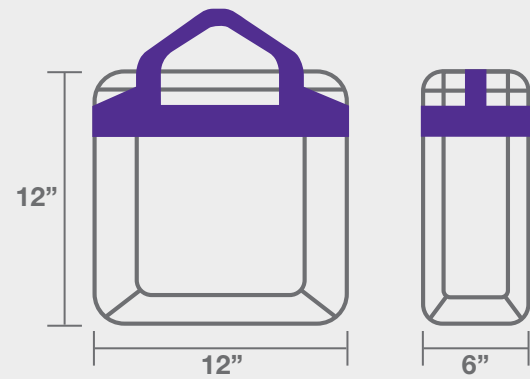

**APPROVED & PROHIBITED ITEMS**

**APPROVED BAGS**

BAGS THAT ARE CLEAR PLASTIC AND DO NOT EXCEED 12" x 6" x 12"

ONE-GALLON CLEAR RESEALABLE PLASTIC STORAGE BAGS

SMALL CLUTCH BAGS

WALLETS

PURSES DO NOT HAVE TO BE CLEAR BUT CANNOT EXCEED 5" x 7"